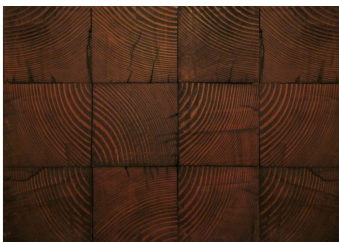

SQUARE - RECTANGLE

END GRAIN

		<u>Rectangle</u>	<u>Square</u>
Reclaimed	Mixed Oak & Mixed Hardwood	3 x 6	3 x 3 to 5 x 5
New Wood	White Oak, Ash, Walnut, Black Locust, & Hickory	3 x 6 4 x 8	3 x 3 to 7 x 7

PLANK

Royale	Natural, Carbonized, & Fumed	4 x 8 5 x 10 8 x 16 10 x 20	2 x 2 to 5 x 5 8 x 8 10 x 10
Reclaimed	Mixed Oak & Mixed Hardwood	3 x 6 4 x 8 5 x 10 7 x 14	3 x 3 to 7 x 7

OPTIONS:

Edges - Bevel or Square
Finish - UV Cured Oil and Custom Stains

SQUARES

Square