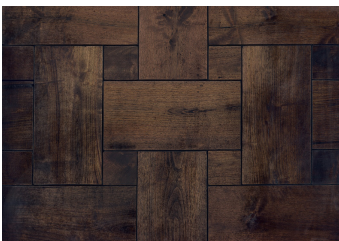

RECTANGLES

Basketweave